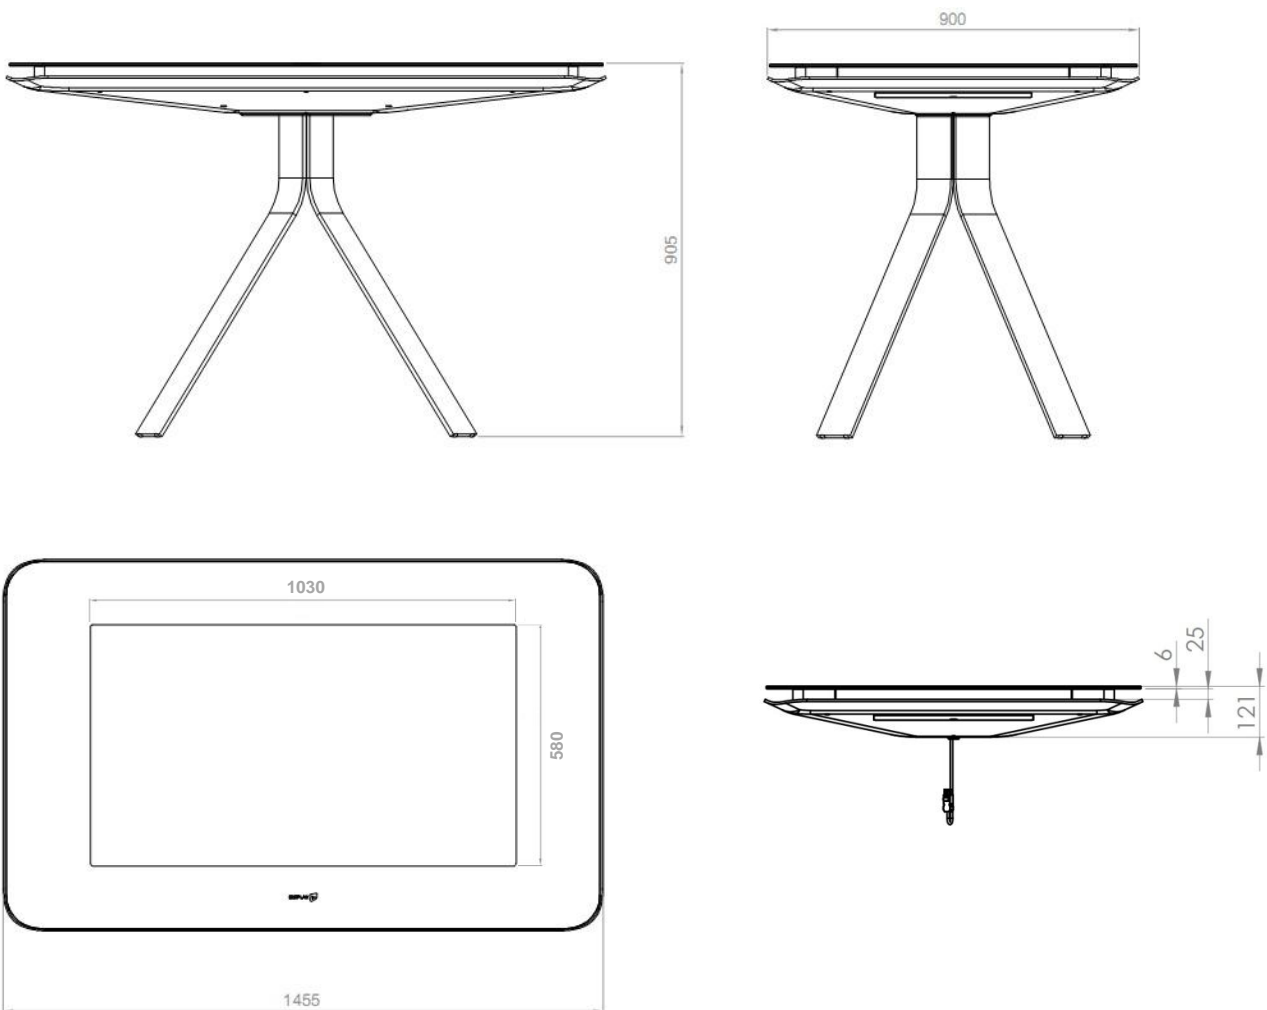

DISPLAX™ Octopus
Touch Technology Specifications

GENERAL

Detection method	Projected Capacitive Technology
Input method	Finger and gloved finger
Number of simultaneous touches	10
Size	47"
Aspect ratio	16:9
Controller	Printed circuit board with USB connector
Operating system	Windows 8
Touch accuracy	1 mm relative

PERFORMANCE

Frame rate	50 FPS
Response time	18 ms
Calibration	Available using driver software; no drift
Driver support	Windows 8 (32 and 64-bit versions)

Measures: